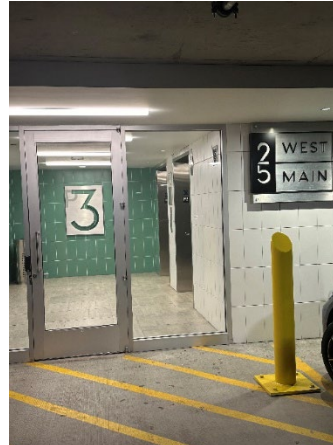

25 W. Main Elevator Banks